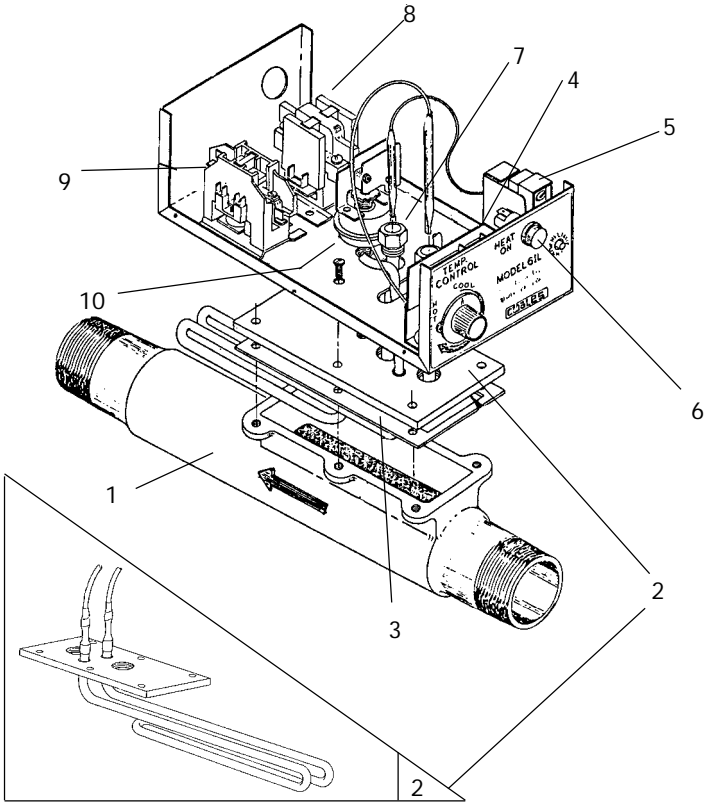

61L 240 VOLT

KEY	ITEM #	DESCRIPTION	MFG. #
1	OBSOLETE	OBSOLETE BRONZE VESSEL	62002604
2	6240-07	FLANGED ELEMENT WITH GASKET	20005071
3	6240-07A	ELEMENT GASKET	44000125
4	6240-24	TEMPERATURE CONTROL	22003815
5	6240-27	HIGH LIMIT SWITCH	22003820
6	6240-25	INDICATOR LIGHT	29034620
7	6240-26	IMMERSION WELL (2)	22003253
8	6240-29	CONTACTOR 1 (2 POLE)	21000650
9	6224-05A	CONTACTOR 2 (1 POLE)	21000660
10	6240-34	PRESSURE SWITCH	22007210

6240-07

6240-29

ST406ST (5.5 KW) & 12411 ST (11 KW)

KEY	ITEM #	DESCRIPTION	MFG. #
*	9285-001	ST12411 HEATER COMPLETE, 11KW	12411ST
1A	6240-29	CONTACTOR, 2P, 35 AMP, 240 VAC	21000650
1B	6240-28	CONTACTOR, 20, 50 AMP, 240 VAC	21000100
2	6240-16B	TEMPERATURE CONTROL	22002001
3	6240-23	HARWIL FLOW SWITCH	
4	9280-03	HI TEMPERATURE LIMIT, MANUAL RESET	22003800
5	6240-14A	RESET BUTTON ASSEMBLY	50004505
6	6240-25	LIGHTS FOR ELEMENT AND FLOW	29034620
7**	SPECIAL	VESSEL ASSEMBLY, STAINLESS STEEL	62002605
8	6240-06	HEATING ELEMENT, 5.5 KW, 240 VOLT INCLUDES GASKET (2 REQUIRED)	20005061

\* NOT SHOWN

\*\* KEY 7 IS SPECIAL ORDER ONLY

CALL US WITH THE HEATER SERIAL NUMBER  
TO GET THE CURRENT MANIFOLD

6240-06

6240-23

6240-28