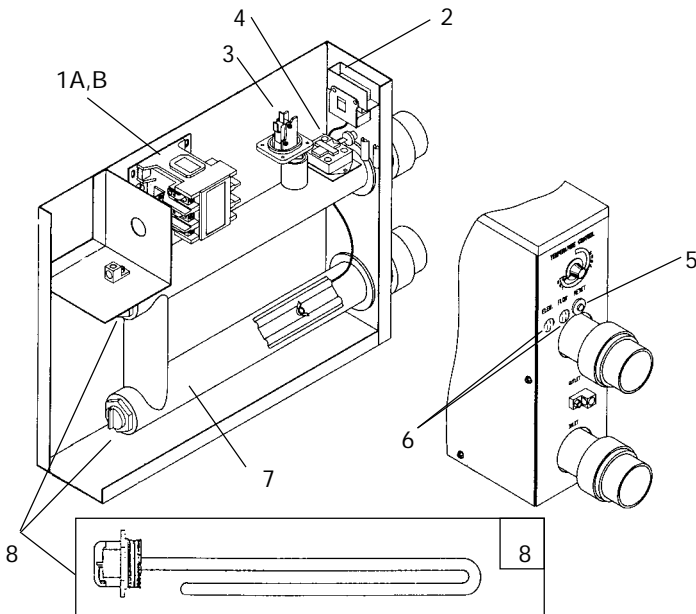

61L 240 VOLT

KEY	ITEM #	DESCRIPTION	MFG. #
1	OBSOLETE	OBSOLETE BRONZE VESSEL	62002604
2	6240-07	FLANGED ELEMENT WITH GASKET	20005071
3	6240-07A	ELEMENT GASKET	44000125
4	6240-24	TEMPERATURE CONTROL	22003815
5	6240-27	HIGH LIMIT SWITCH	22003820
6	6240-25	INDICATOR LIGHT	29034620
7	6240-26	IMMERSION WELL (2)	22003253
8	6240-29	CONTACTOR 1 (2 POLE)	21000650
9	6224-05A	CONTACTOR 2 (1 POLE)	21000660
10	6240-34	PRESSURE SWITCH	22007210

6240-07

6240-29

ST406ST (5.5 KW) & 12411 ST (11 KW)

KEY	ITEM #	DESCRIPTION	MFG. #
*	9285-001	ST12411 HEATER COMPLETE, 11KW	12411ST
1A	6240-29	CONTACTOR, 2P, 35 AMP, 240 VAC	21000650
1B	6240-28	CONTACTOR, 20, 50 AMP, 240 VAC	21000100
2	6240-16B	TEMPERATURE CONTROL	22002001
3	6240-23	HARWIL FLOW SWITCH	
4	9280-03	HI TEMPERATURE LIMIT, MANUAL RESET	22003800
5	6240-14A	RESET BUTTON ASSEMBLY	50004505
6	6240-25	LIGHTS FOR ELEMENT AND FLOW	29034620
7**	SPECIAL	VESSEL ASSEMBLY, STAINLESS STEEL	62002605
8	6240-06	HEATING ELEMENT, 5.5 KW, 240 VOLT INCLUDES GASKET (2 REQUIRED)	20005061

\* NOT SHOWN

\*\* KEY 7 IS SPECIAL ORDER ONLY

CALL US WITH THE HEATER SERIAL NUMBER  
TO GET THE CURRENT MANIFOLD

6240-06

6240-23

6240-28